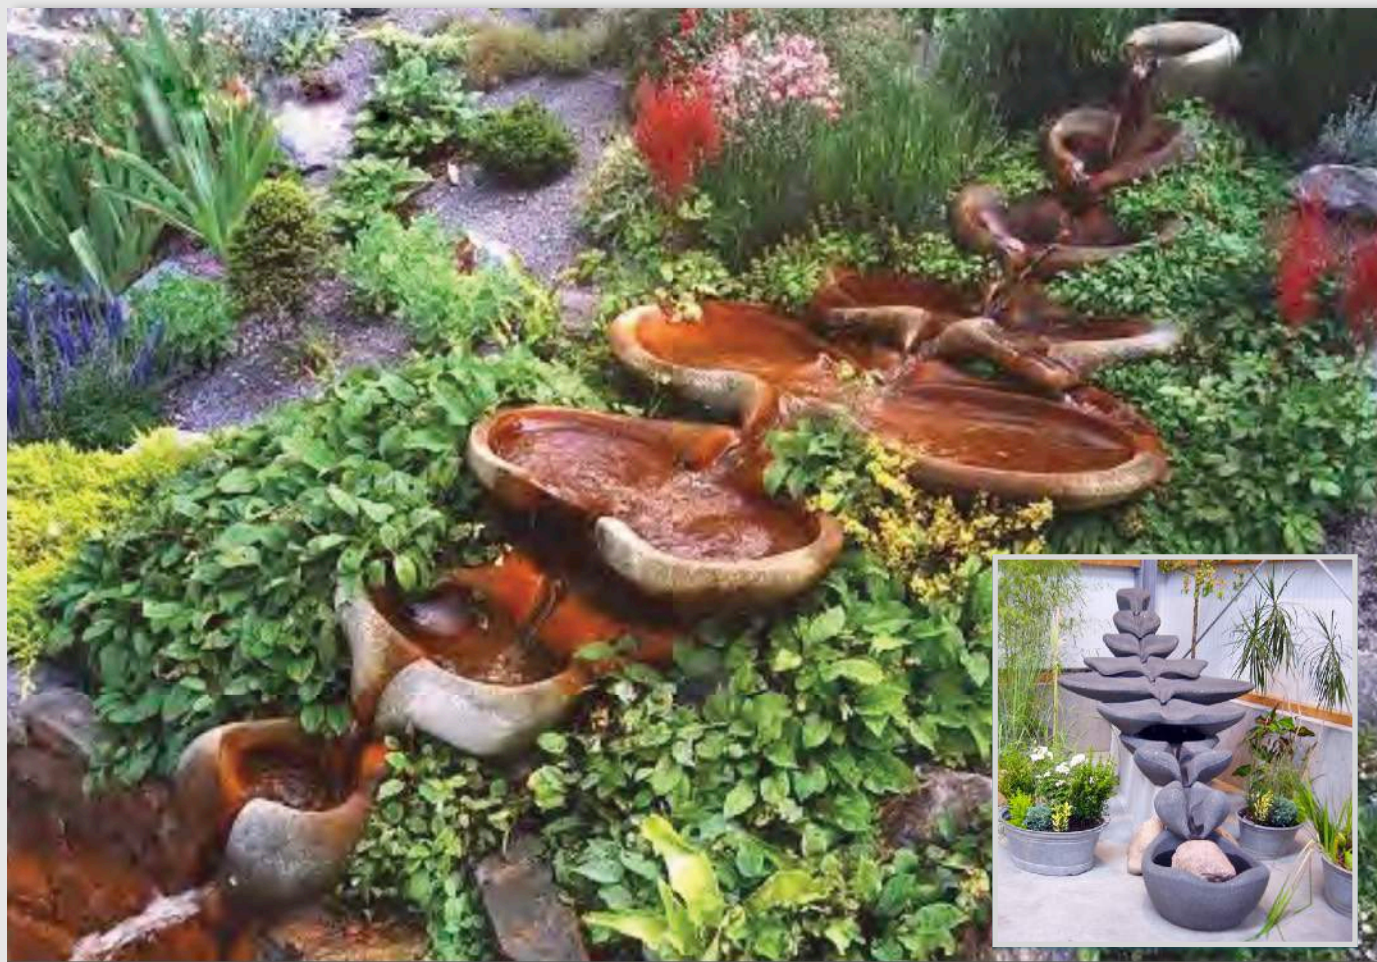

Sevenfold

Flowform