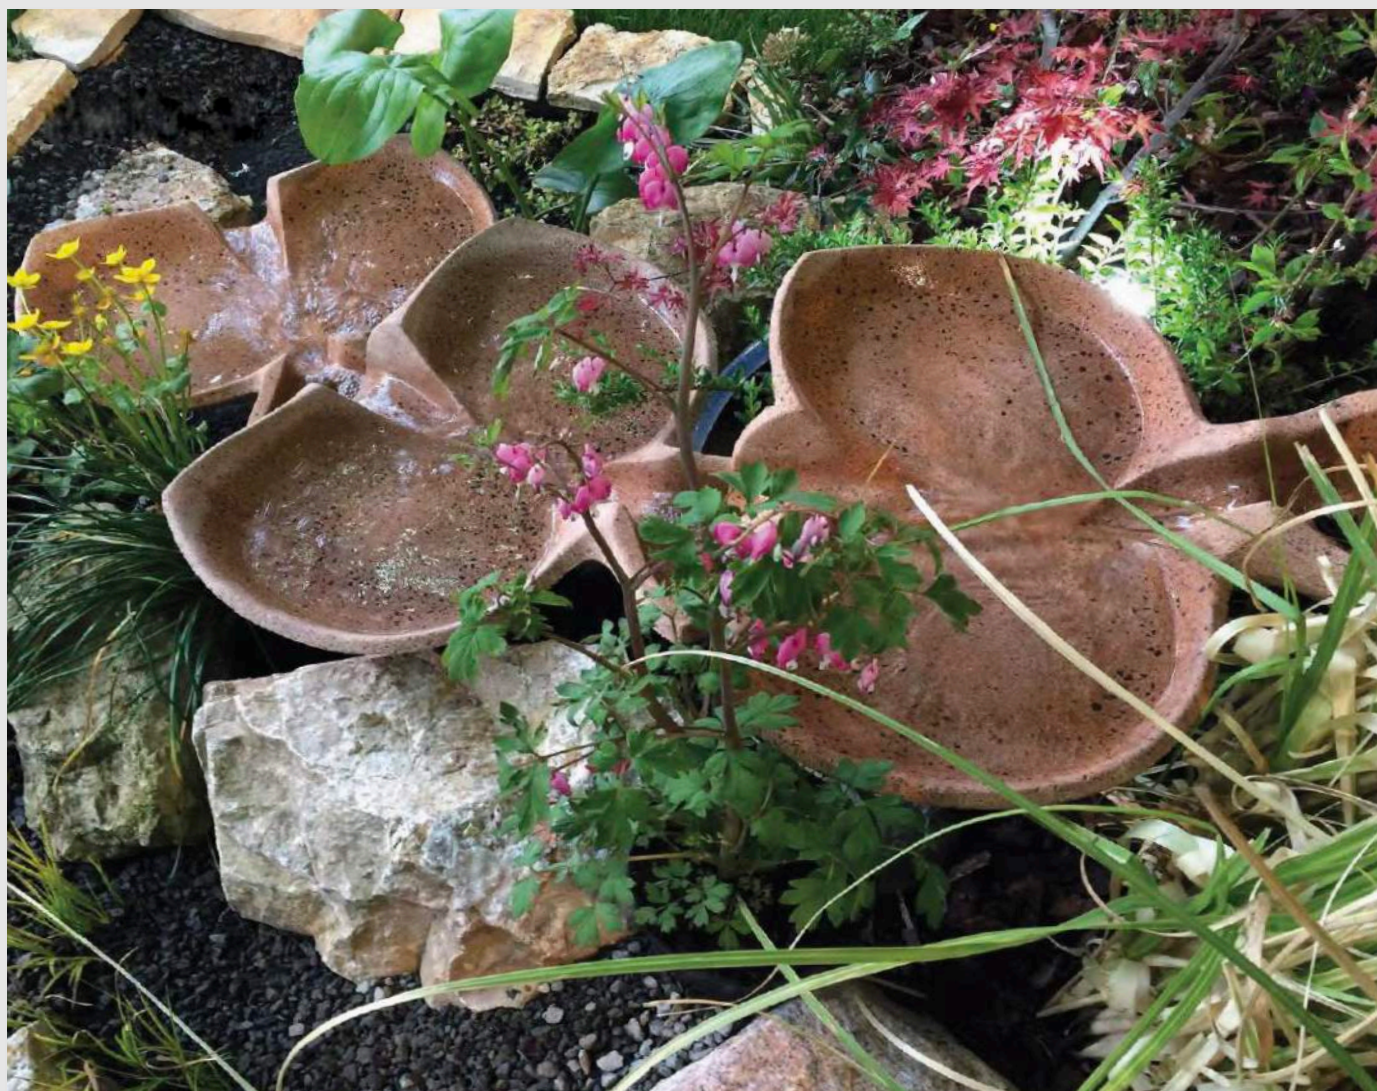

Sevenfold

Flowform

Sevenfold	H (cm)	Lar. (cm)	Lun. (cm)	Flu. (l/min)	Flu. (l/h)	Peso (kg)	Colori
Set of 8	175	155	360	40	2400	664	Bianco
Form 0	32	33	42	40	2400	28	Grigio
Form 1	31	44	44	40	2400	56	Nero
Form 2	27	69	40	40	2400	52	Rosso
Form 3	24	106	52	40	2400	80	
Form 4	22	155	64	40	2400	175	
Form 5	20	101	65	40	2400	83	
Form 6	26	60	94	40	2400	150	
Form 7	27	43	47	40	2400	40	

Bellbird

Flowform

Set of three

Altezza (cm): 36
Lar. (cm): 52
Lun. (cm): 150
Flu (l/min): 30
Flu (l/h): 1800
Peso (kg): 39
Colori:
bianco, nero, rosso, grigio

www.umoracqueo.com

Helena

Flowform

Helena 400 Set of three