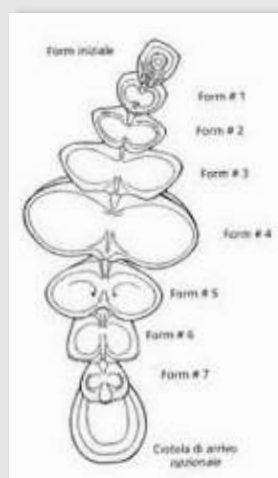

Emerson

Flowform

Caststone	H (cm)	Lar. (cm)	Lun. (cm)	Flu. (l/min)	Flu. (l/h)	Peso (kg)	Colori
Emerson I large Entry form	23	99	93	75	4500	85	Bianco
Emerson I large Standard form	23	99	93	75	4500	85	Grigio
Emerson I large Set of three				75	4500	255	Nero
Emerson II small Entry form	16	68	70	40	2400	36	Rosso
Emerson II small Standard form	16	68	70	40	2400	36	
Emerson II small Set of three				40	2400	108	

Sevenfold

Flowform

Sevenfold	H (cm)	Lar. (cm)	Lun. (cm)	Flu. (l/min)	Flu. (l/h)	Peso (kg)	Colori
Set of 8	175	155	360	40	2400	664	Bianco
Form 0	32	33	42	40	2400	28	Grigio
Form 1	31	44	44	40	2400	56	Nero
Form 2	27	69	40	40	2400	52	Rosso
Form 3	24	106	52	40	2400	80	
Form 4	22	155	64	40	2400	175	
Form 5	20	101	65	40	2400	83	
Form 6	26	60	94	40	2400	150	
Form 7	27	43	47	40	2400	40	

Bellbird

Flowform

Set of three

Altezza (cm): 36
Lar. (cm): 52
Lun. (cm): 150
Flu (l/min): 30
Flu (l/h): 1800
Peso (kg): 39
Colori:
bianco, nero, rosso, grigio

www.umoracqueo.com

Helena

Flowform

Helena 400 Set of three

Altezza (cm):	42
Lar. (cm):	40
Lun. (cm):	120
Flu (l/min):	15/30
Flu (l/h):	900/1800
Peso (kg):	42
Colori:	verde, rosso, grigio

Helena 600 Set of three

Altezza (cm):	48
Lar. (cm):	60
Lun. (cm):	150
Flu (l/min):	30/60
Flu (l/h):	1800/3600
Peso (kg):	90
Colori:	verde, rosso, grigio